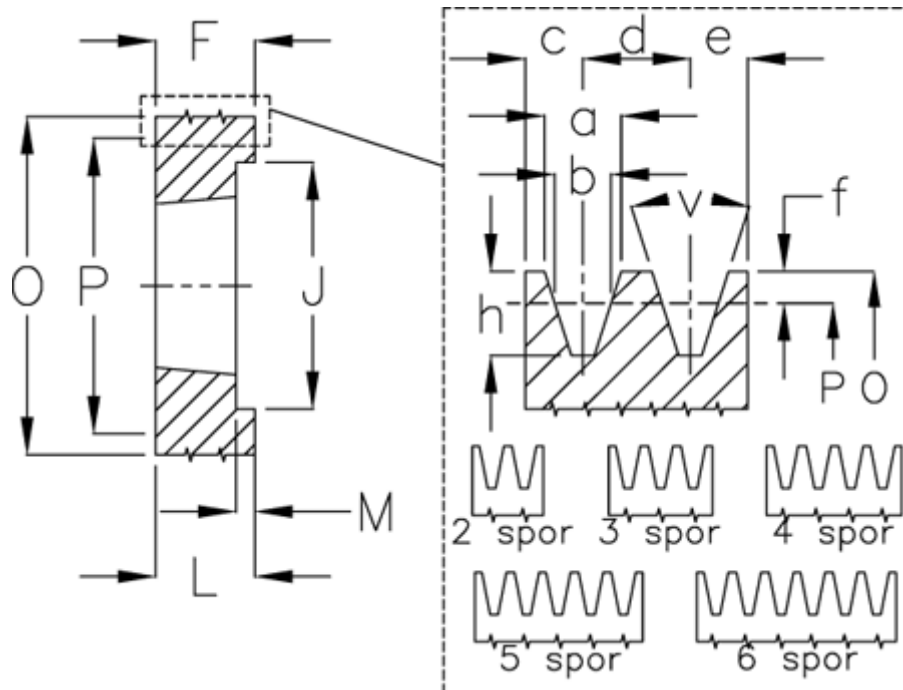

Article number: 604110015004

Description: V-belt pulley SPA 150/4 TL2517

Measures

a	= 12.7	For bush	= 2517	P	= 150
b	= 11.0	h	= 13.8	Type	= SPA
Bush ζ max	= 60	J	= 116	v	= 38 degrees
c	= 10.0	K	= -		
d	= 15	L	= 45		
e	= 10.0	m	= 20.0		
f	= 2.8	Number of ribs	= 4		
F	= 65	O	= 155.5		